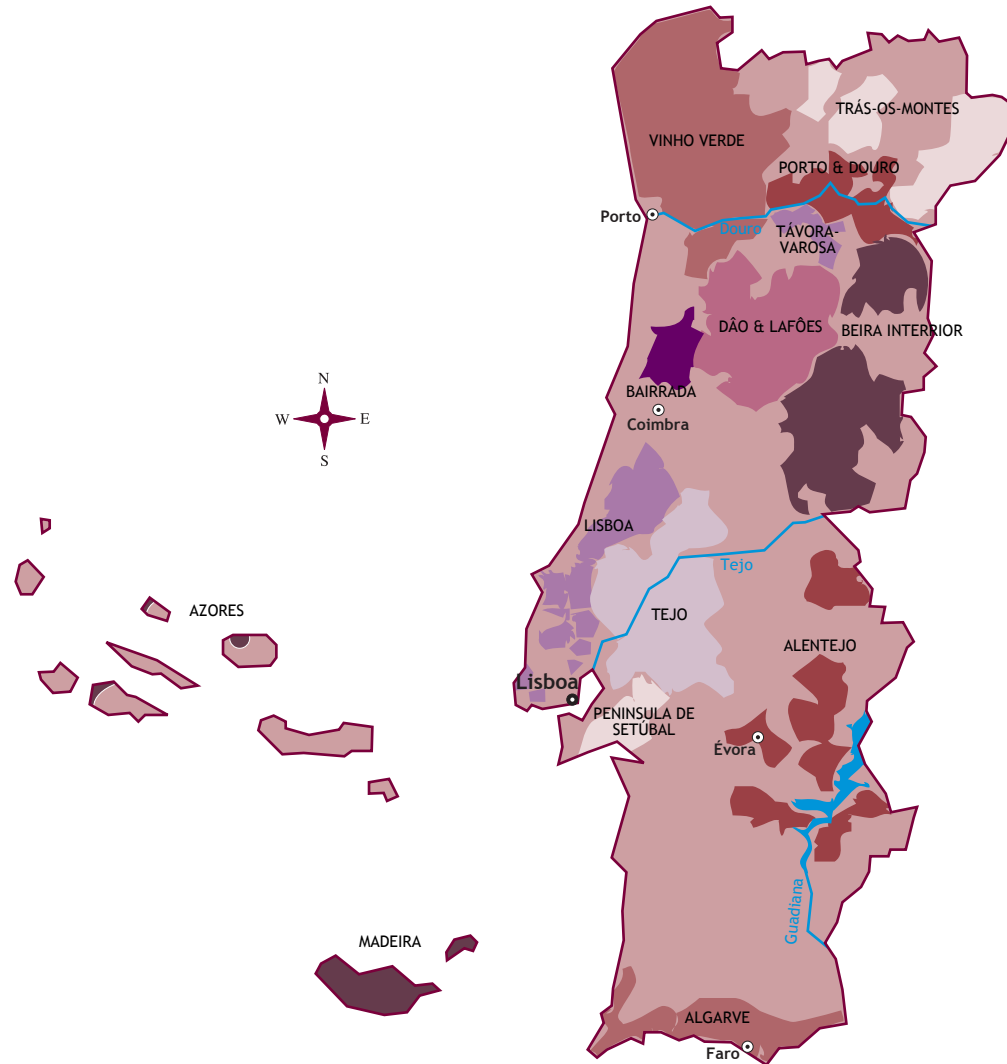

PORTUGUESE Wine Regions

Boutique Wine Collection
4501 Spruce Street
Philadelphia, PA 19139

info@boutiquewines.info
www.boutiquewines.info