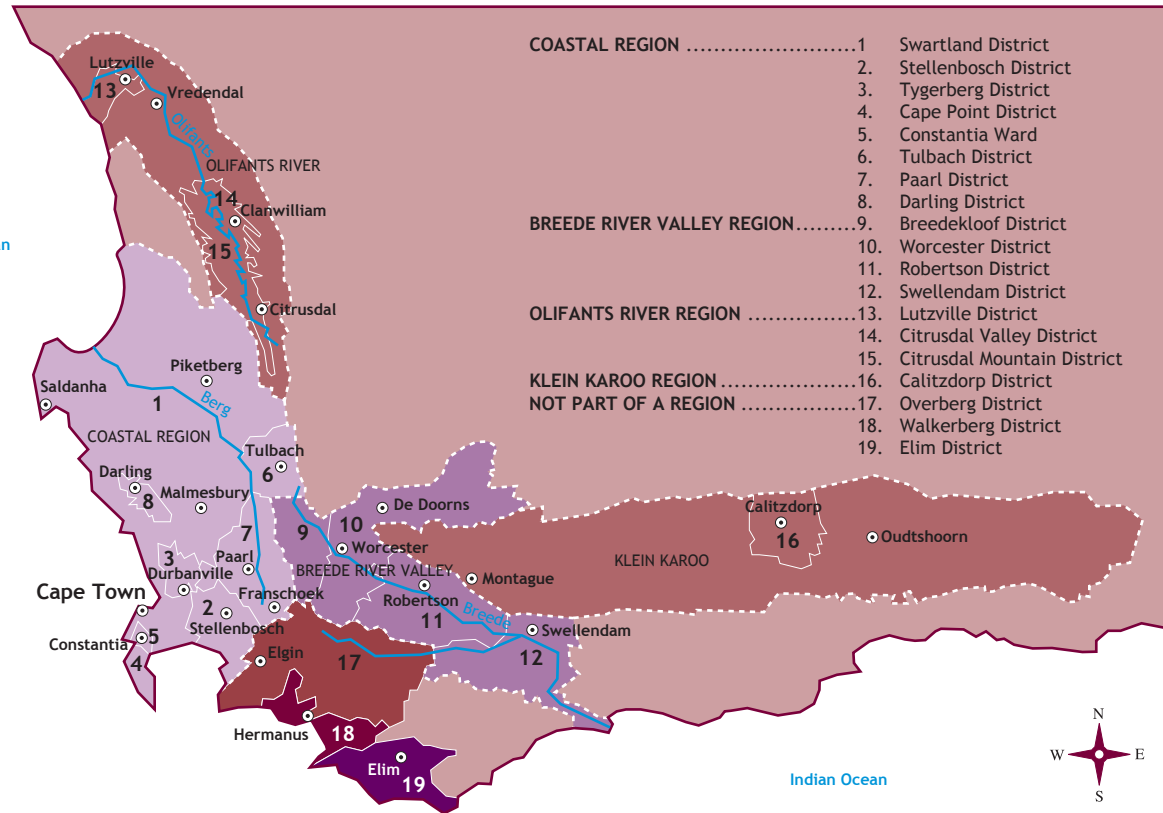

# SOUTH AFRICAN Wine Regions

Boutique Wine Collection  
 4501 Spruce Street  
 Philadelphia, PA 19139

info@boutiquewines.info  
 www.boutiquewines.info