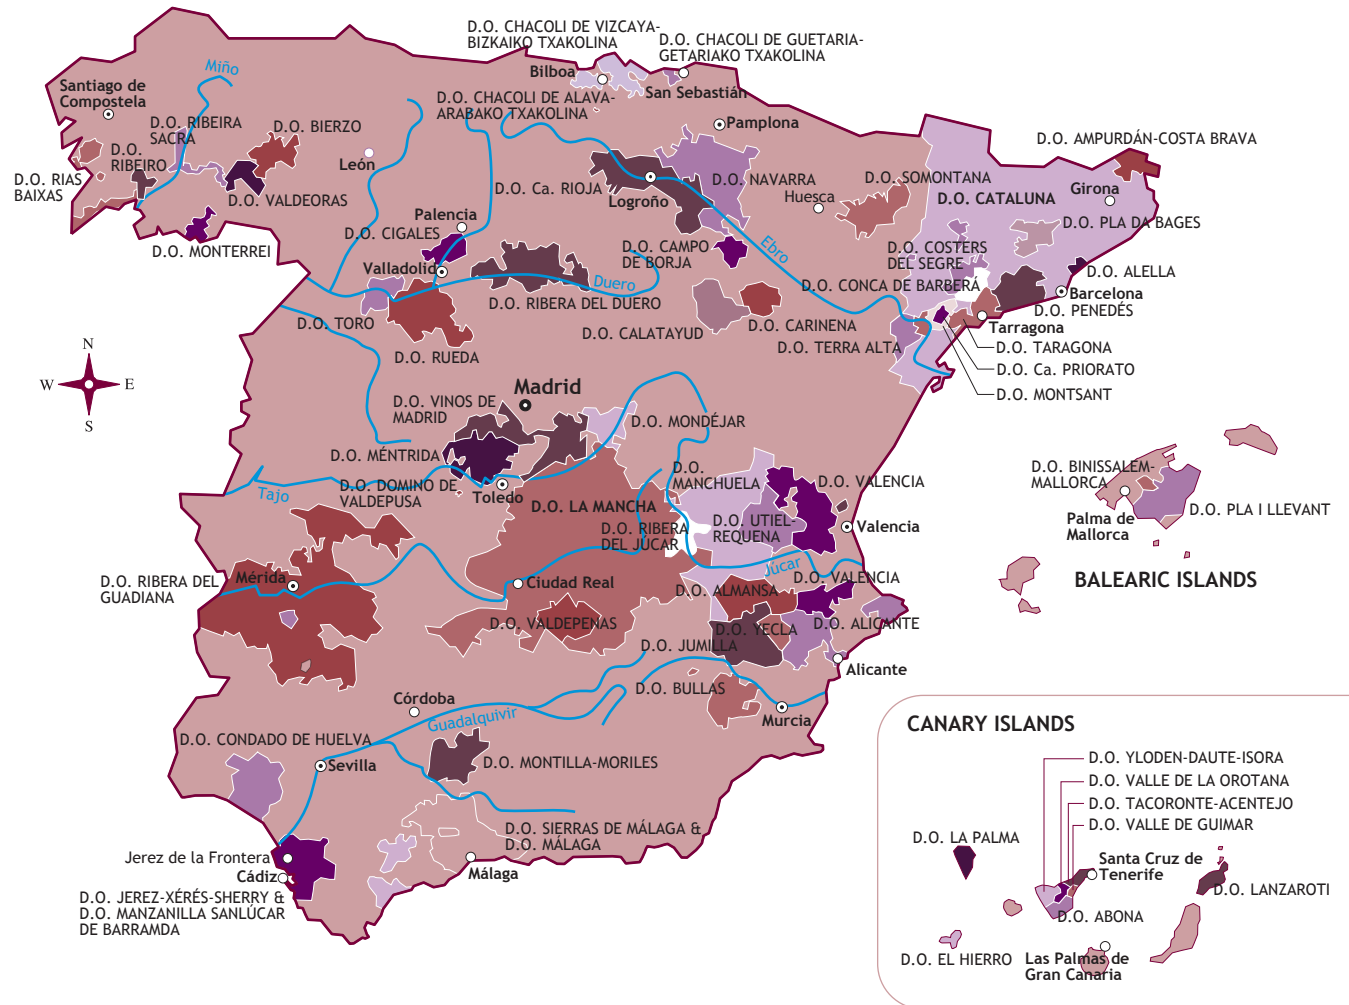

SPANISH Wine Regions

Boutique Wine Collection
4501 Spruce Street
Philadelphia, PA 19139

info@boutiquewines.info
www.boutiquewines.info