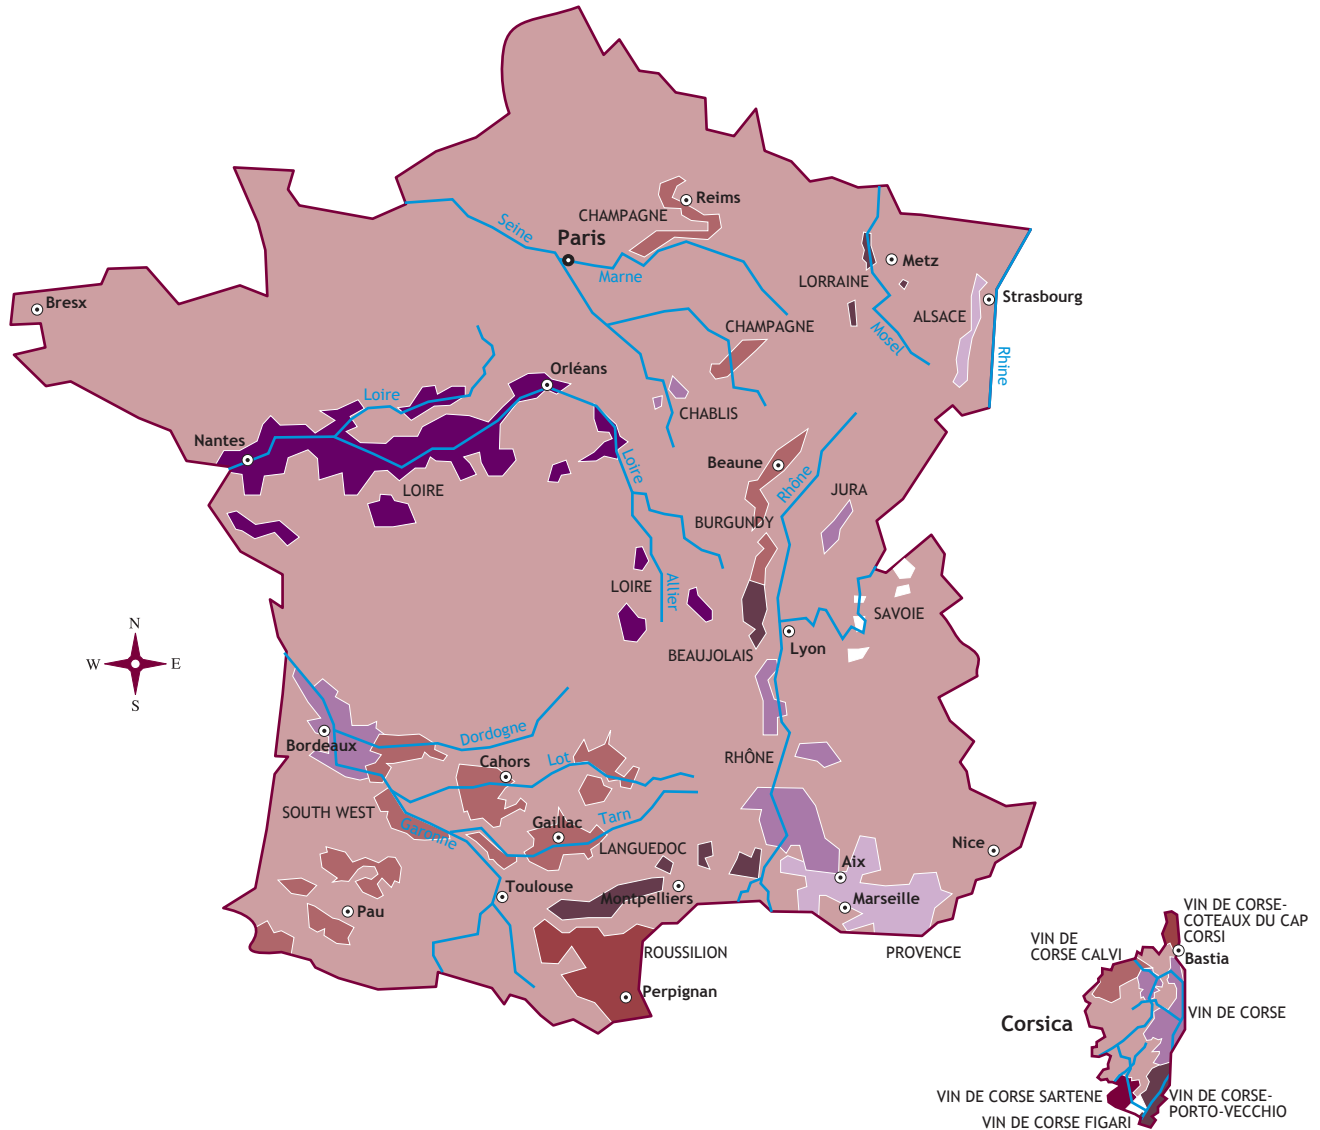

FRENCH Wine Regions

Boutique Wine Collection
 4501 Spruce Street
 Philadelphia, PA 19139

info@boutiquewines.info
 www.boutiquewines.info